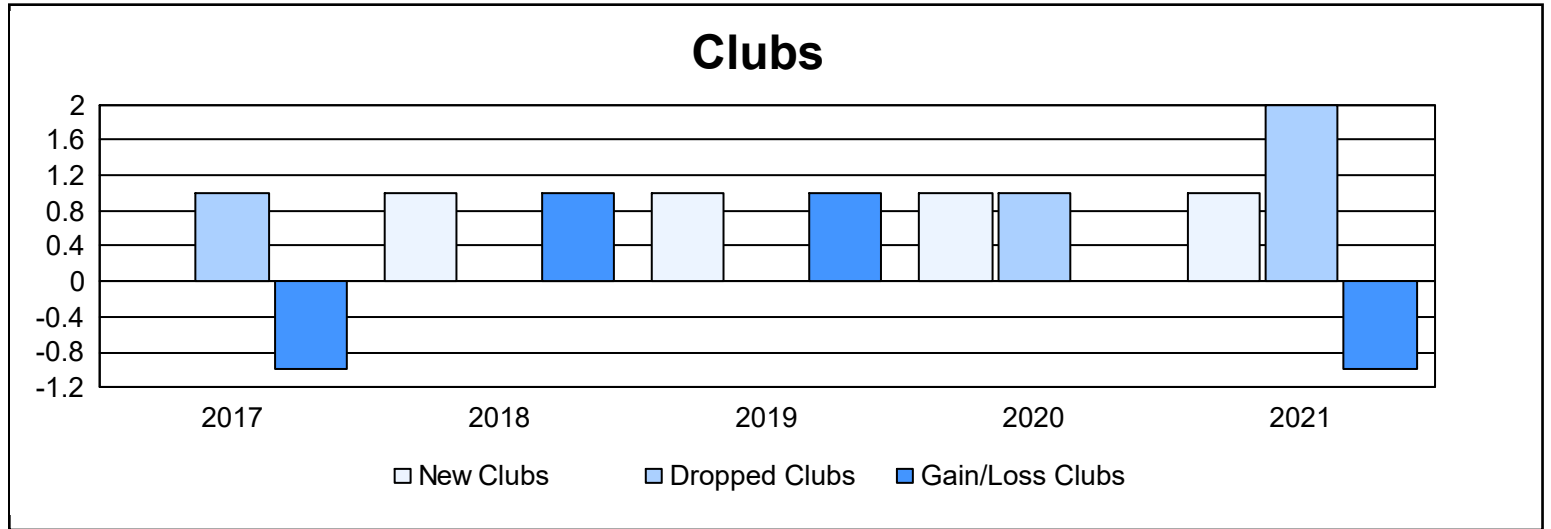

Year	New Clubs	Dropped Clubs	Gain/ Loss Clubs	New Members	Charter Members	Reinstate Members	Transfer Members	Total Member Added	Total Members Dropped	Gain/ Loss Members
2016-2017	0	1	-1	190	0	9	7	206	209	-3
2017-2018	1	0	1	176	21	4	7	208	224	-16
2018-2019	1	0	1	154	23	11	7	195	218	-23
2019-2020	1	1	0	111	28	2	9	150	191	-41
2020-2021	1	2	-1	59	39	4	10	112	203	-91
<b>Average</b>	<b>1</b>	<b>1</b>	<b>0</b>	<b>138</b>	<b>22</b>	<b>6</b>	<b>8</b>	<b>174</b>	<b>209</b>	<b>-35</b>

### Membership Composition June 2021 Cumulative