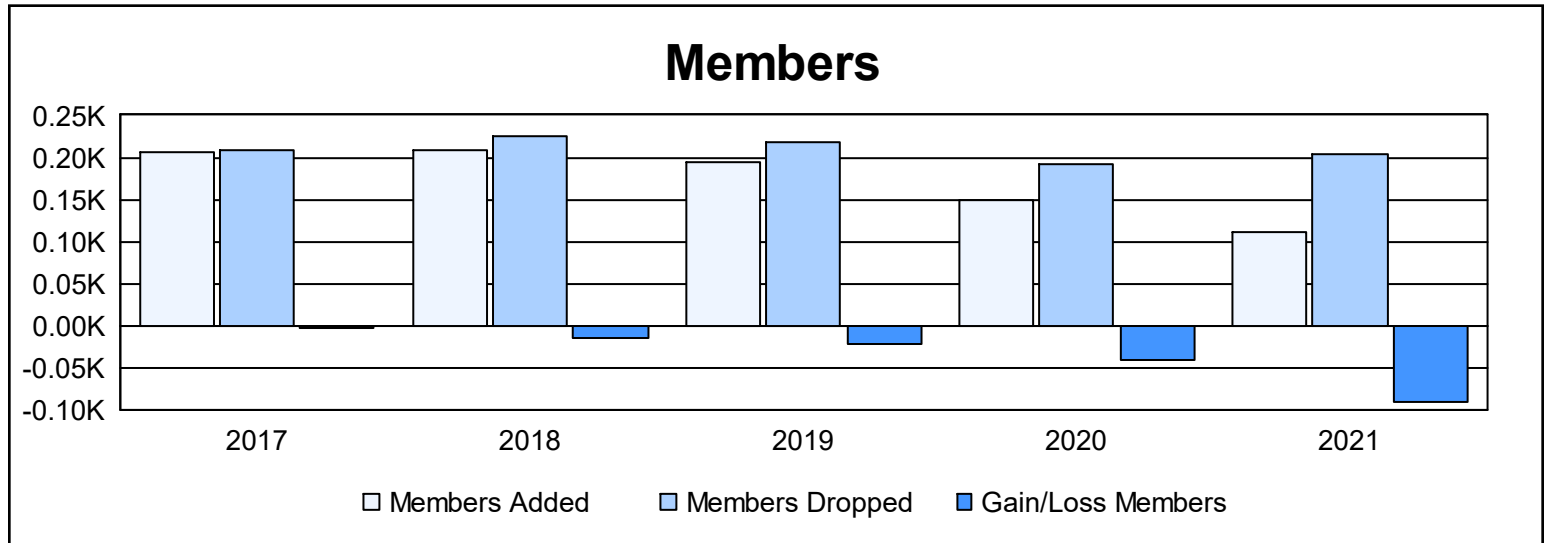

Year	New Clubs	Dropped Clubs	Gain/ Loss Clubs	New Members	Charter Members	Reinstate Members	Transfer Members	Total Member Added	Total Members Dropped	Gain/ Loss Members
2016-2017	0	1	-1	190	0	9	7	206	209	-3
2017-2018	1	0	1	176	21	4	7	208	224	-16
2018-2019	1	0	1	154	23	11	7	195	218	-23
2019-2020	1	1	0	111	28	2	9	150	191	-41
2020-2021	1	2	-1	59	39	4	10	112	203	-91
<b>Average</b>	<b>1</b>	<b>1</b>	<b>0</b>	<b>138</b>	<b>22</b>	<b>6</b>	<b>8</b>	<b>174</b>	<b>209</b>	<b>-35</b>

### Membership Composition June 2021 Cumulative